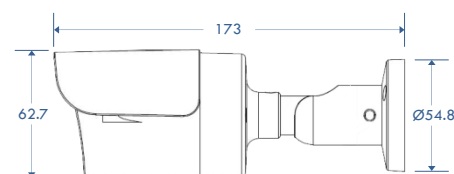

Dimensions (mm)

Accessories