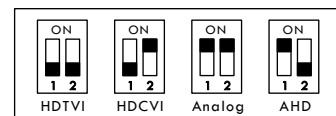

Video switching