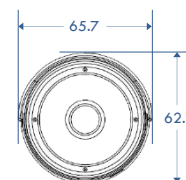

Dimensions (mm)