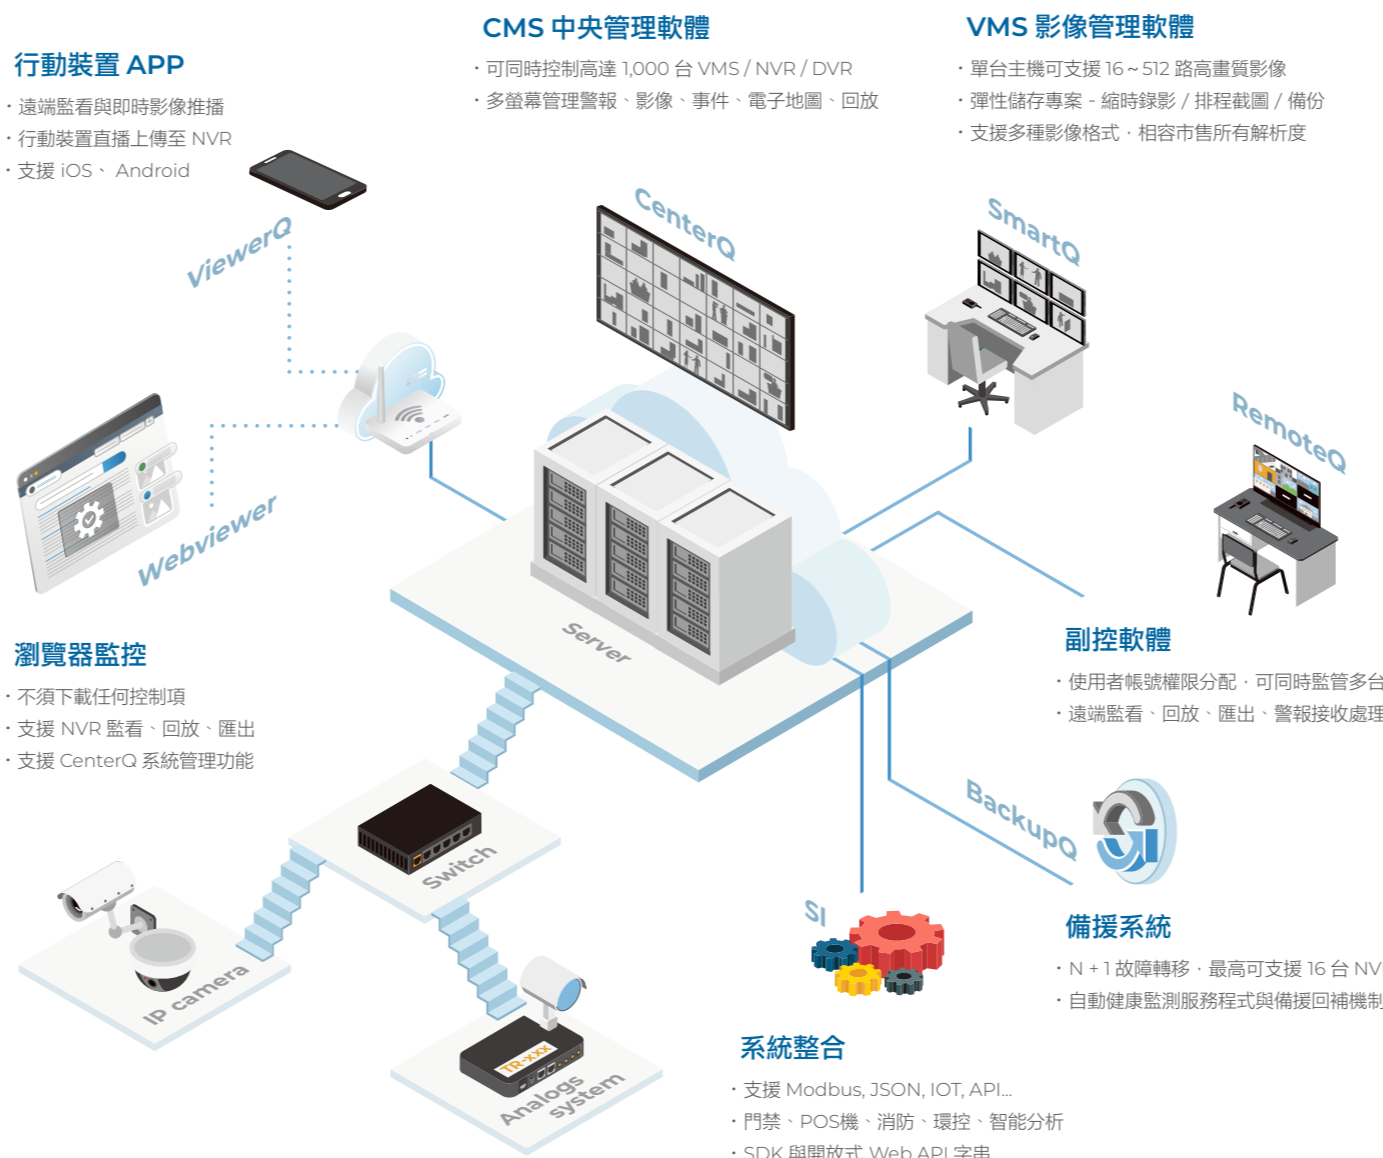

RP4000 / xMR-8xx (4U)

- 36-144 channel
- 4+4 HDD (optional) SATA (up to 26TB)
- Intel® RST and external RAID systems
- RAID Level 0 / 1 / 5 / 10
- 12Gb/s SAS x 2, e-SATA (optional) or iSCSI

RS2000 / SV-xx08

- 36-144 channel
- 8 Removable 3.5" HDD Trays (up to 26TB)
- Intel® RST and external RAID systems
- RAID Level: 0 / 1 / 5 / 10
- 12Gb/s SAS x 2, e-SATA (optional) or iSCSI

RS2000A / SVR-xx08

- 36-512 channel
- 8 x 3.5" Hot-swap HDD Bays (up to 26TB)
- Hardware RAID and external RAID systems
- RAID Level 0, 1, 1E, 3, 5, 6, 10, 30, 50, 60
- 12Gb/s SAS x 2, e-SATA (optional) or iSCSI

RS2000B / SVR-xx12

- 36-512 channel
- 12 x 3.5" Hot-swap HDD Bays (up to 26TB)
- Hardware RAID and external RAID systems
- RAID Level 0, 1, 1E, 3, 5, 6, 10, 30, 50, 60
- 12Gb/s SAS x 2, e-SATA (optional) or iSCSI

RS3000 / SVR-xx16

- 36-512 channel
- 16 x 3.5" Hot-swap HDD Bays (up to 26TB)
- Hardware RAID and external RAID systems
- RAID Level 0, 1, 1E, 3, 5, 6, 10, 30, 50, 60
- 12Gb/s SAS x 2, e-SATA (optional) or iSCSI

RS4000 / SVR-xx24

- 36-512 channel
- 24 x 3.5" Hot-swap HDD Bays (up to 26TB)
- Hardware RAID and external RAID systems
- RAID Level 0, 1, 1E, 3, 5, 6, 10, 30, 50, 60
- 12Gb/s SAS x 2, e-SATA (optional) or iSCSI

- 最新 GPU 硬體加速解碼技術，有效降低 CPU 使用率，提升整體系統效能
- 支援高達 2,048 路、總畫素超過 1.6 億高畫質影像輸入，並可同時輸出至 16 螢幕以上
- 單畫面高達 144 分割顯示，支援 2,048 圖層之專業電子地圖，輕鬆掌控複雜監控場域
- 第三方系統整合，客製化功能開發與用戶軟體維護服務，提升使用者體驗